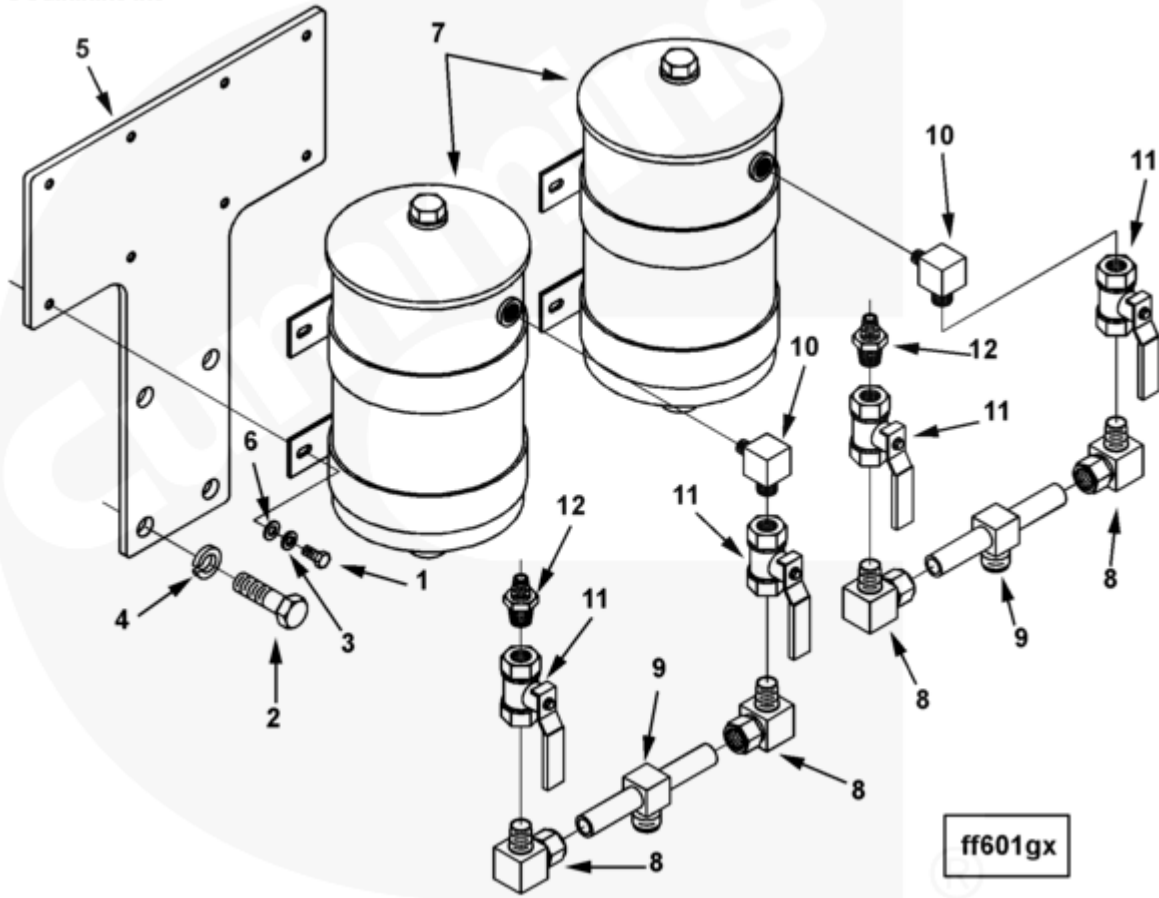

Parts Catalog - Option Detail

Electronic Parts Catalog - Option Detail				
Option	Group	Graphic	Film Card	Date
FF6022-03	06.04	ff601gx	K38	12-JAN-99
Engines	GTA38, K38, KTA38GC CM558, QSK38 CM2150 K106, QSK38 CM2150 MCRS, QSK38 CM850 MCRS			

©Cummins Inc

[SMALL](#) | [MEDIUM](#) | [LARGE](#)

Cart	Ref No	Part Number	Part Description	Required	Remarks
View My Cart					
		FF6022-03	Fuel Filter		Dual replaceable element type...(More)
					duplex fuel oil filter
					mounted on the flywheel
					housing pad, left bank (port)
					side of the engine.

					Includes Aeroquip FC234 fuel
					filter hose.
					Has provision for changing
					filter elements while the
					engine is running.
					For use with KT/KTA 38-m and
					KTA 50 m.
<input type="checkbox"/>	1	S 117	Hexagon Head Cap Screw	8	3/8 - 16 x 3/4 in.
<input type="checkbox"/>	2	S 123	Hexagon Head Cap Screw	4	3/4 - 10 X 2 1/2 in.
<input type="checkbox"/>	3	S 604	Lock Washer	8	3/8 in.
<input type="checkbox"/>	4	S 611	Lock Washer	4	3/4 in.
<input type="checkbox"/>	5	3033596	Filter Bracket	1	
<input type="checkbox"/>	6	3628902	Plain Washer	8	
<input type="checkbox"/>	7	252193	Fuel Filter	2	
<input type="checkbox"/>	8	3631976	Male Adapter Elbow	4	
<input type="checkbox"/>	9	3631977	Fuel Connector Adapter	2	
<input type="checkbox"/>	10	3631978	Reducing Male Pipe Elbow	2	
<input type="checkbox"/>	11	3631980	Shut-Off Valve	4	
<input type="checkbox"/>	12	3631979	Reducing Hexagon Nipple	2	